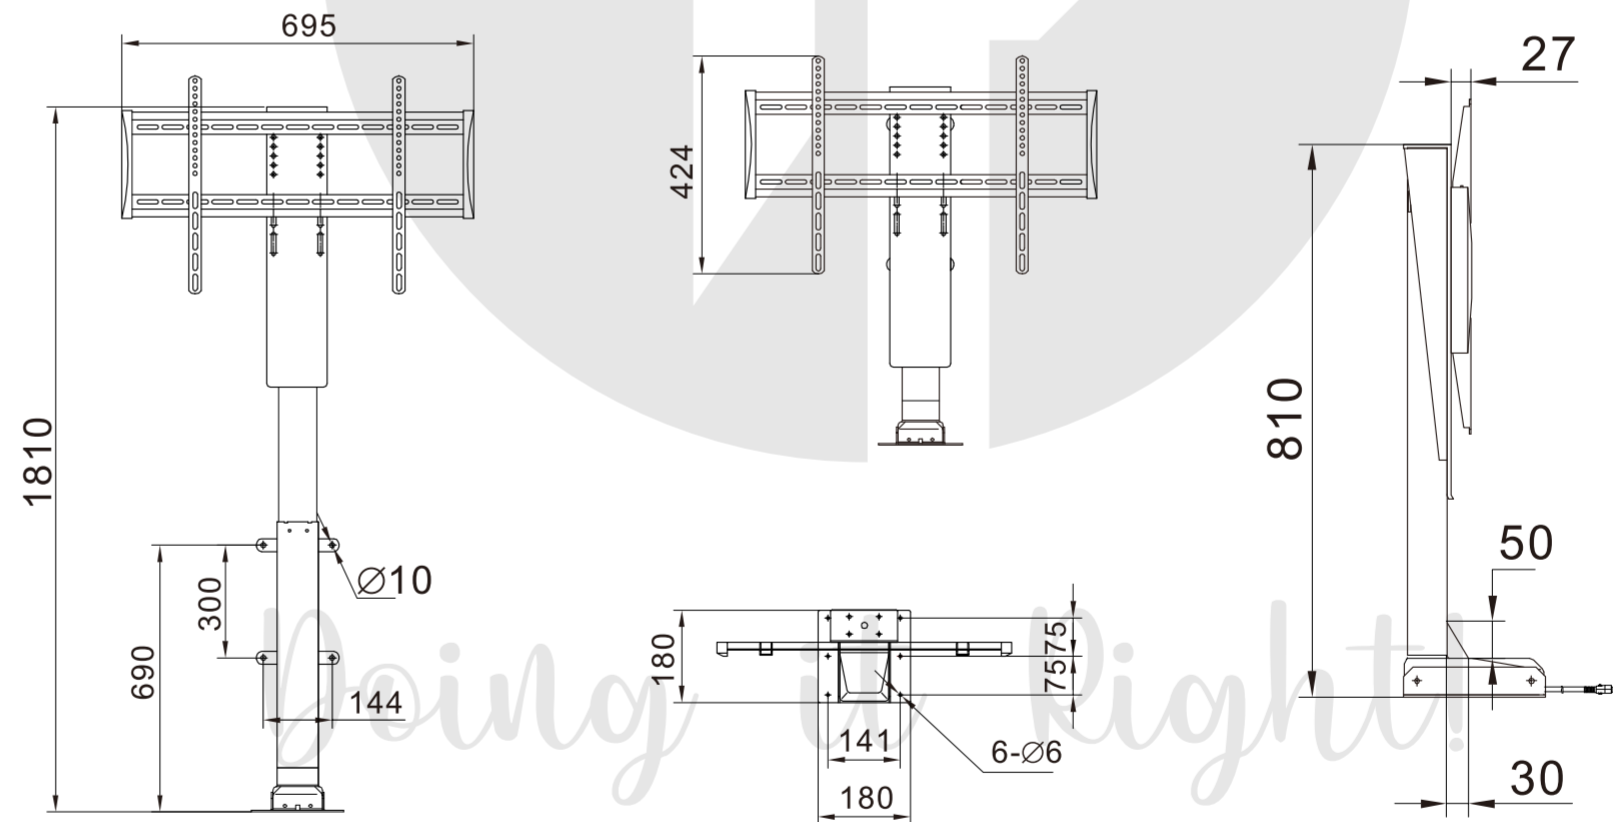

Doing it Right!

TF-TL1000

TV Lift cabinet base

BEETEC[®]

FEATURES

In Applications ranging from 25" to 65" TV

Can set different height and select running

Control Mode: Handset and remote control

Control box

Remote control

Product Category:	Motorized TV Lift	Maximum Height:	1810 mm
Fit Screen Size:	25" ~ 65"	Control Type:	Handest and Remote
VESA Compatible:	600 x 400mm	Input Power Supply:	AC 110-240V
Weight Capacity:	60kg	Load Speed:	25 mm/s
Minimum Height:	810 mm	Ambient temperature:	+5°C~40°C